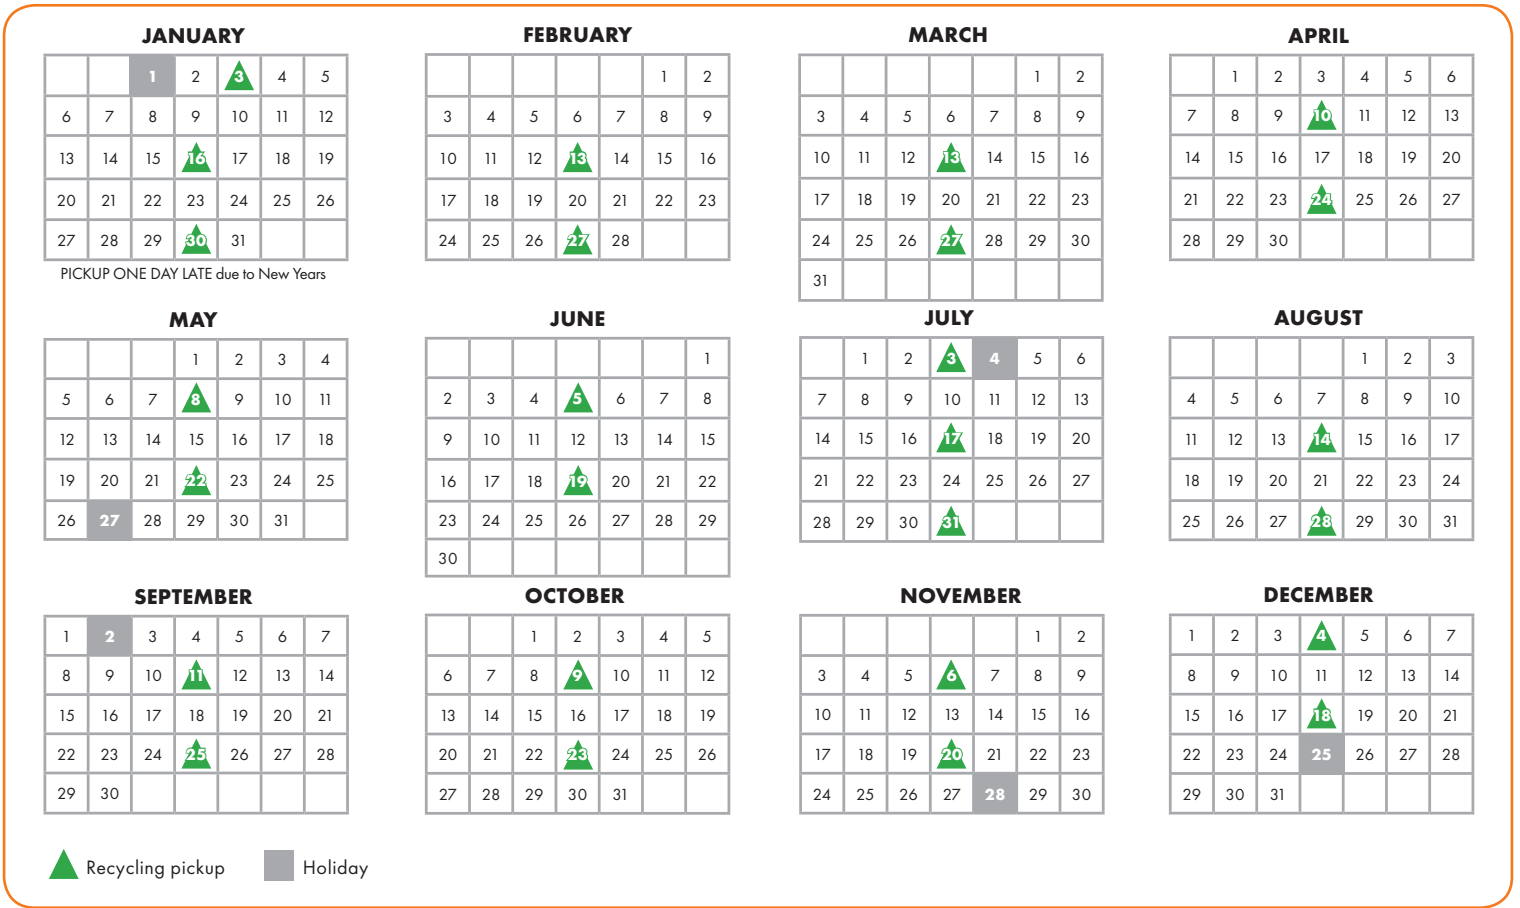

# 2019 WIGAND DISPOSAL COMPANY RECYCLING PICKUP

We are picking up recyclables **EVERY OTHER WEEK ON WEDNESDAYS**. Your schedule is shown below.

**Please have your trash and recyclables at the curb by 5:30 a.m.**

Items collected at curbside are picked up in a single-stream process; it is no longer necessary to separate your recyclables for collection. All containers must be rinsed out before pickup. This will reduce contamination and odors.