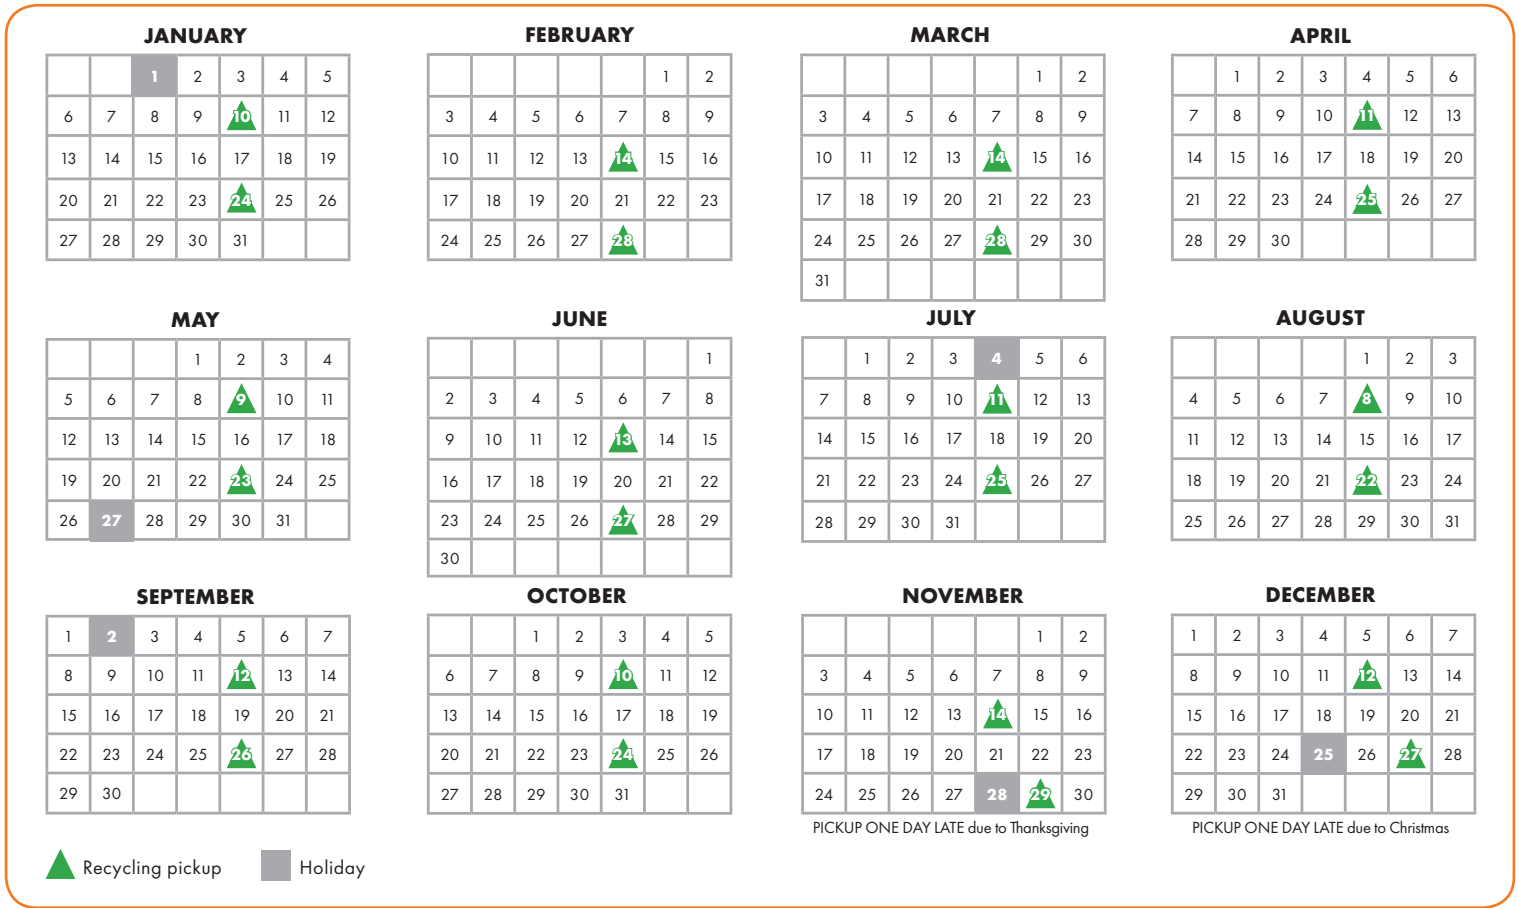

# 2019 PITTSFIELD

## RECYCLING PICKUP

We are picking up recyclables **THE 2<sup>ND</sup> and 4<sup>TH</sup> THURSDAY OF THE MONTH**. Your schedule is shown below.

**Please have your trash and recyclables at the curb by 6:00 a.m.**

Items collected at curbside are picked up in a single-stream process; it is no longer necessary to separate your recyclables for collection. All containers must be rinsed out before pickup. This will reduce contamination and odors.