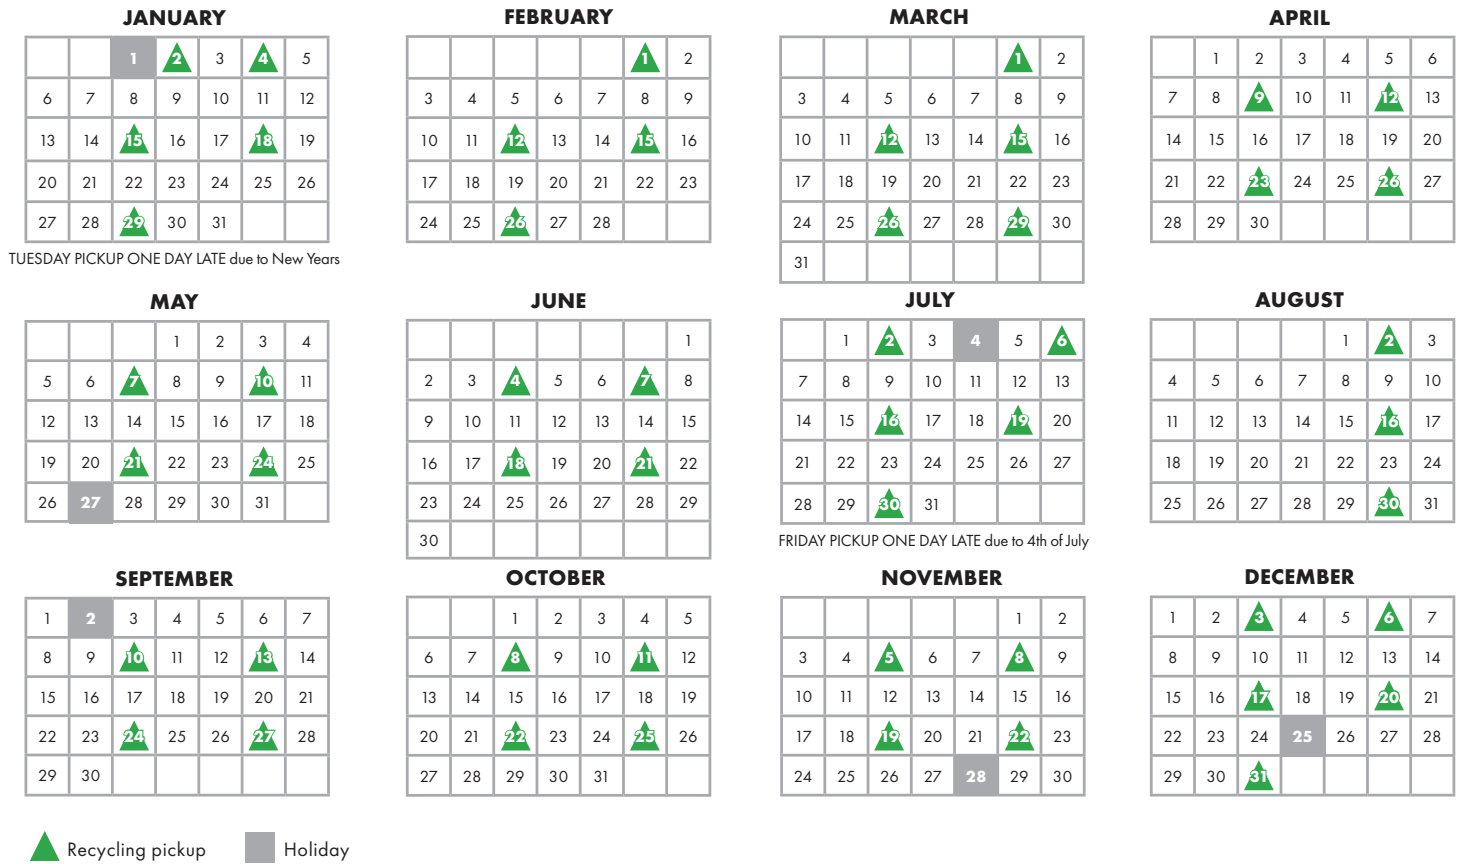

2019 HENRY RECYCLING PICKUP

We are picking up recyclables **EVERY OTHER TUESDAY AND FRIDAY**. Your schedule is shown below.

Please have your trash and recyclables at the curb by 5:30 a.m.

- #1 through #7 (except #6 - Styrofoam)
- Plastics, excluding those that have contained hazardous or flammable chemicals
- Cardboard broken down no larger than 2 ft. x 2 ft., bundled or contained
- Newspapers, catalogs, phone books, magazines and junk mail
- Steel, aluminum and bi-metal cans
- Clear glass bottles and jars
- Cereal and gift boxes

Items collected at curbside are picked up in a single-stream process; it is no longer necessary to separate your recyclables for collection. All containers must be rinsed out before pickup. This will reduce contamination and odors.