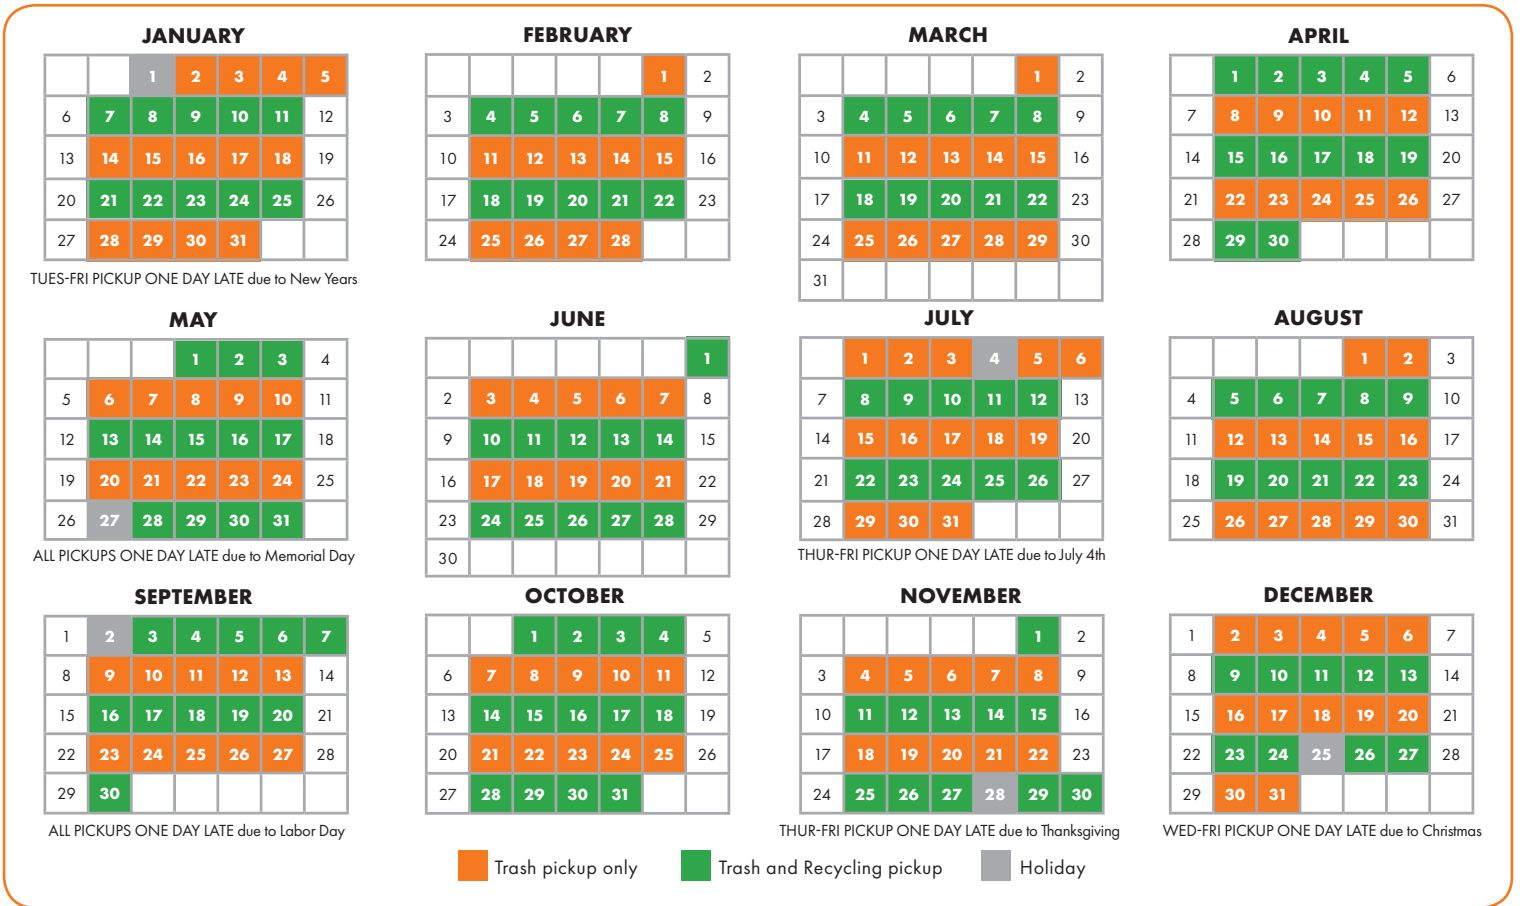

# 2019 GRIMM BROS. TRUCKING TRASH & RECYCLING PICKUP

We are picking up trash **WEEKLY** and recyclables **EVERY OTHER WEEK OF THE MONTH**. Your schedule is shown below.

**Please have your trash and recyclables at the curb by 6:00 a.m.**

- #1 through #7 (except #6 - Styrofoam)
- Plastics, excluding those that have contained hazardous or flammable chemicals
- Cardboard broken down no larger than 2 ft. x 2 ft., bundled or contained
- Newspapers, catalogs, phone books, magazines and junk mail
- Steel, aluminum and bi-metal cans
- Clear glass bottles and jars
- Cereal and gift boxes

Items collected at curbside are picked up in a single-stream process; it is no longer necessary to separate your recyclables for collection. All containers must be rinsed out before pickup. This will reduce contamination and odors. Recyclables must be placed in provided containers or ones that have been approved by the Village.