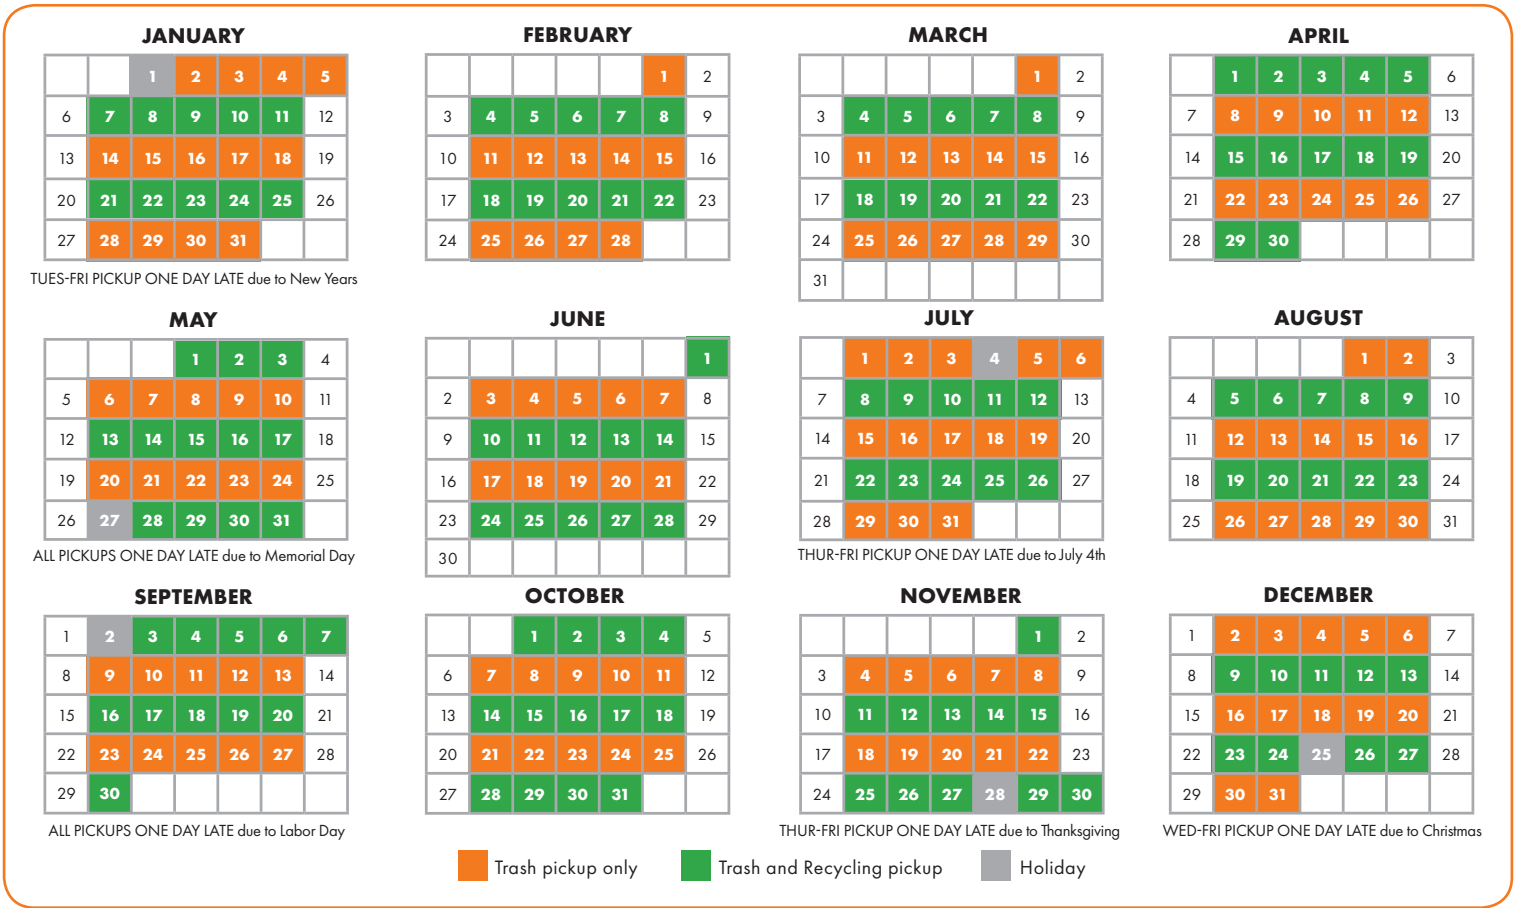

2019 CREVE COEUR TRASH & RECYCLING PICKUP

We are picking up recyclables **WEEKLY** and recyclables **EVERY OTHER WEEK OF THE MONTH**. Your schedule is shown below.

Please have your trash and recyclables at the curb by 6:00 a.m.

- #1 through #7 (except #6 - Styrofoam)
- Plastics, excluding those that have contained hazardous or flammable chemicals
- Cardboard broken down no larger than 2 ft. x 2 ft., bundled or contained
- Newspapers, catalogs, phone books, magazines and junk mail
- Steel, aluminum and bi-metal cans
- Clear glass bottles and jars
- Cereal and gift boxes

Items collected at curbside are picked up in a single-stream process; it is no longer necessary to separate your recyclables for collection. All containers must be rinsed out before pickup. This will reduce contamination and odors. Recyclables must be placed in provided containers or ones that have been approved by the Village.