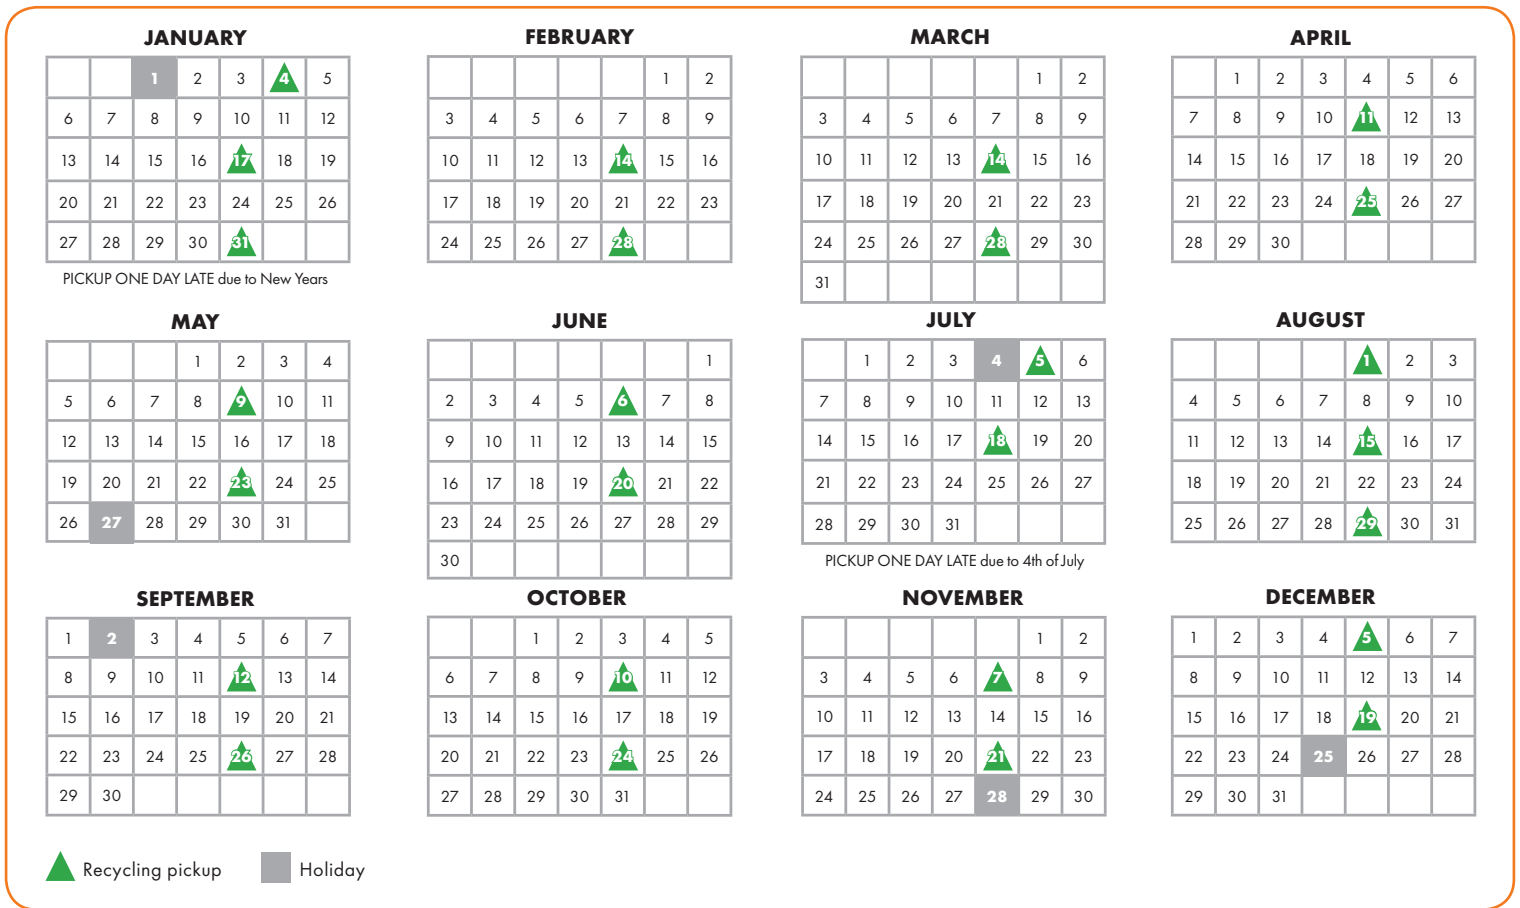

2019 CARTHAGE RECYCLING PICKUP

We are picking up recyclables **EVERY OTHER THURSDAY**. Your schedule is shown below.

Please have your trash and recyclables at the curb by 6:00 a.m.

- #1 through #7 (except #6 - Styrofoam)
- Plastics, excluding those that have contained hazardous or flammable chemicals
- Cardboard broken down no larger than 2 ft. x 2 ft., bundled or contained
- Newspapers, catalogs, phone books, magazines and junk mail
- Steel, aluminum and bi-metal cans
- Clear glass bottles and jars
- Cereal and gift boxes

Items collected at curbside are picked up in a single-stream process; it is no longer necessary to separate your recyclables for collection. All containers must be rinsed out before pickup. This will reduce contamination and odors.