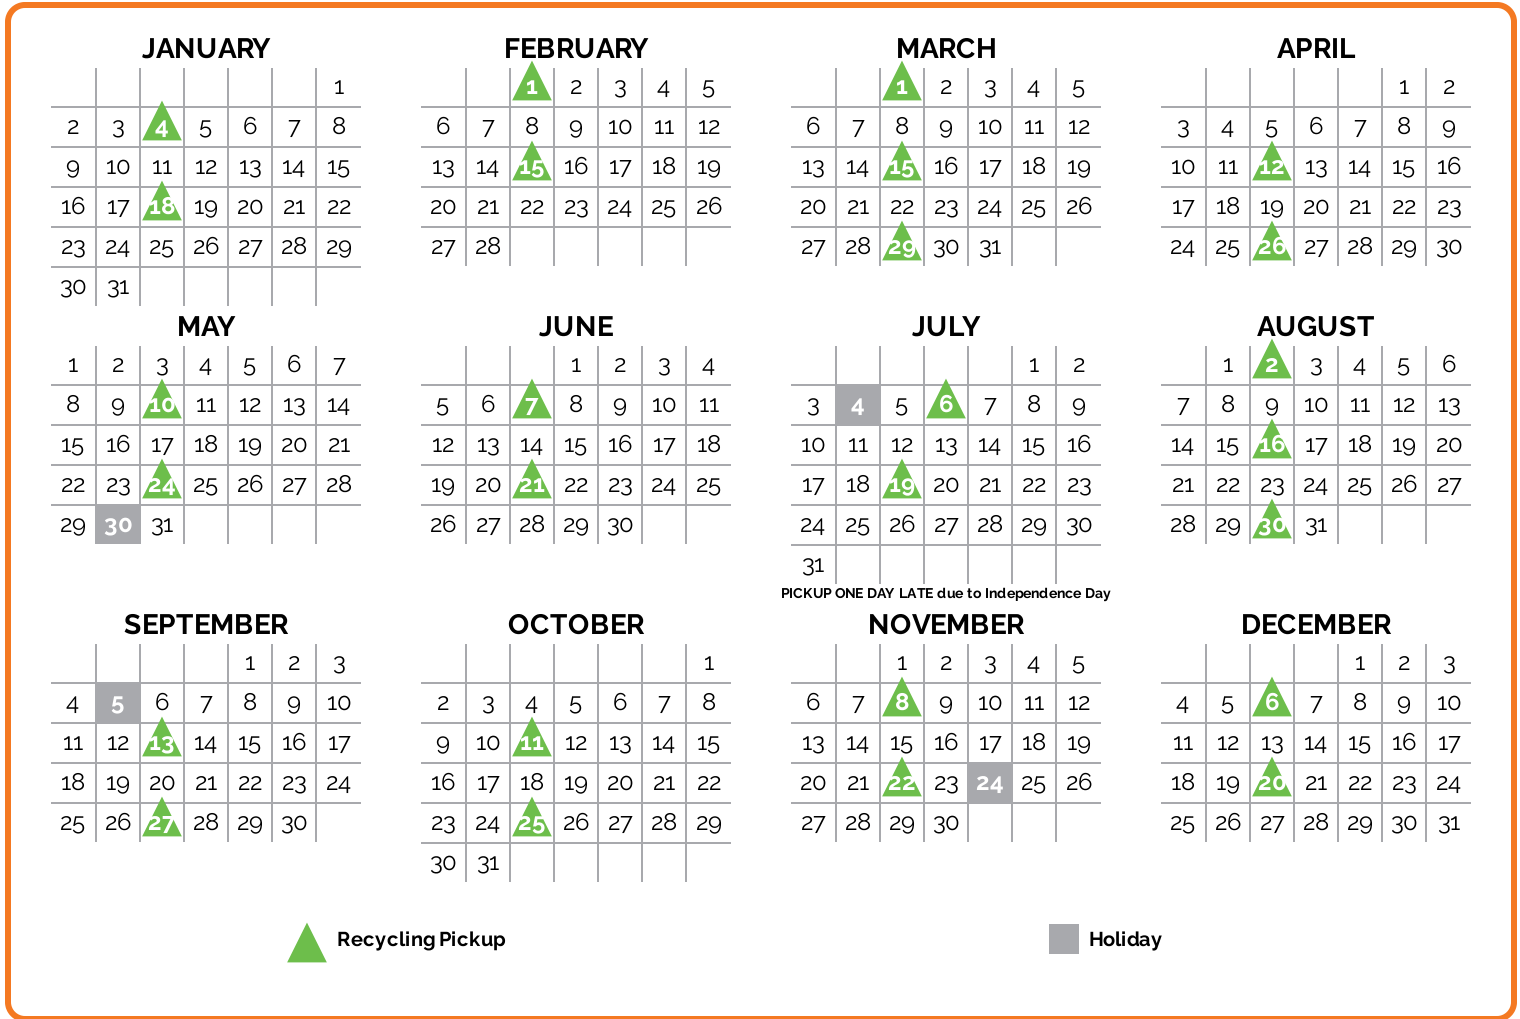

2022 MCLEAN RECYCLING PICKUP

We are picking up recyclables **EVERY OTHER TUESDAY**. Your schedule is shown below.

Please have your recyclables at the curb by **6:00 am**.

Items collected at curbside are picked up in a single-stream process; it is no longer necessary to separate your recyclables for collection. All containers must be rinsed out before pickup to reduce contamination and odors. Recyclables must be placed in pre-approved containers.