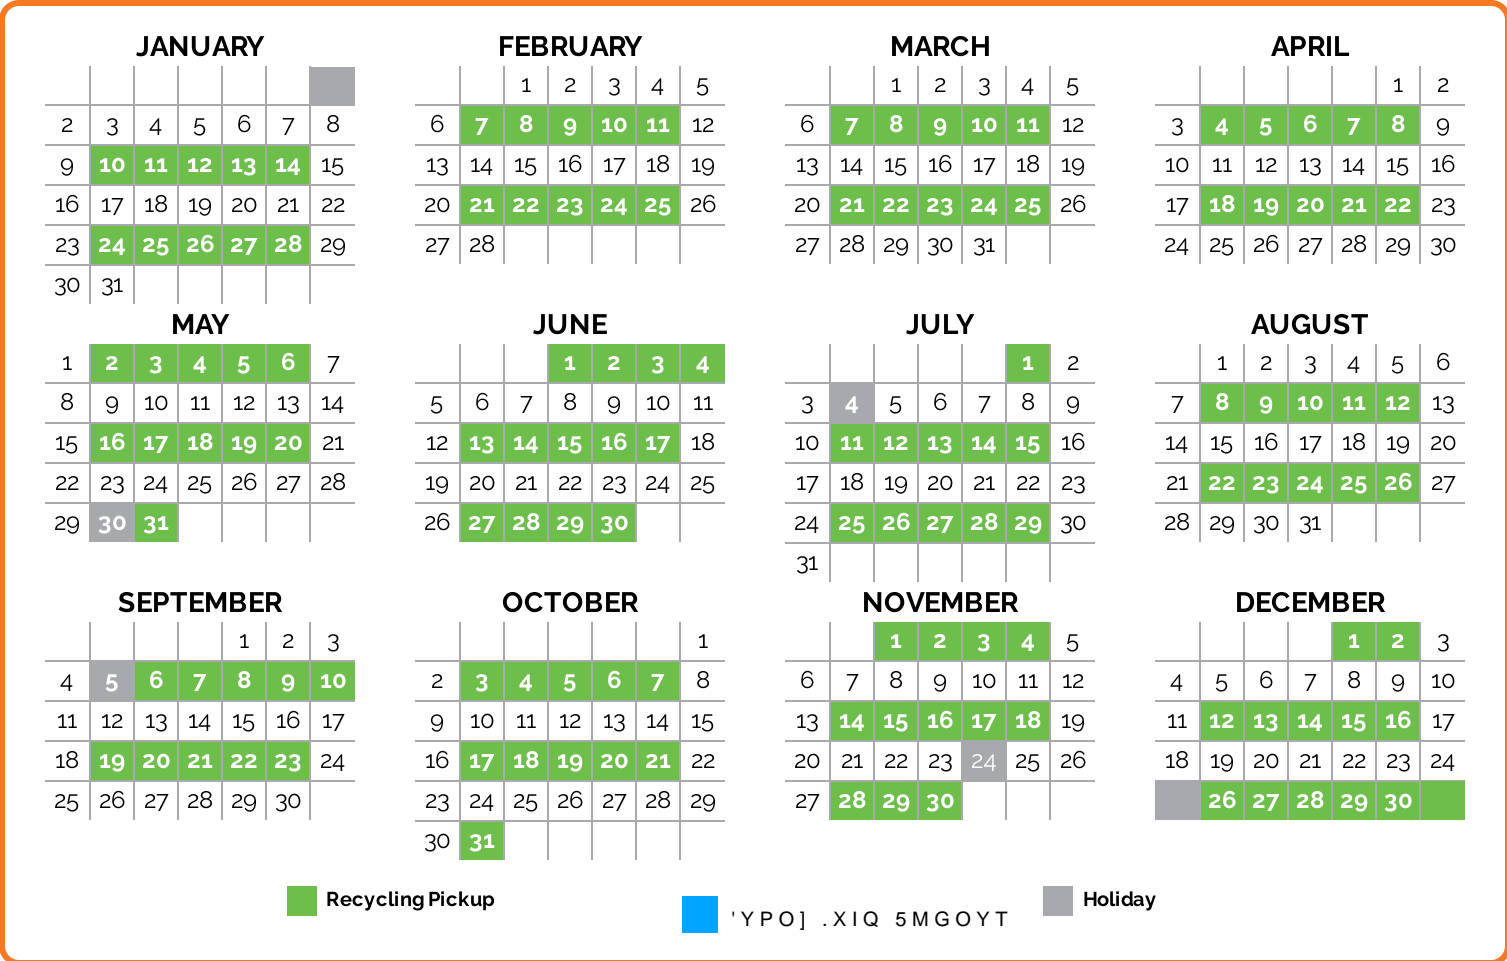

We are picking up recyclables * : * 7 = 4 8- * 7 ; ** 0. Yard waste will be picked up * : * 7 ⇒ 7 .) & = Apr-Nov ~~EM/XX~~
 ERENEPJII Bulky item pickup will be in 2EGL. Recycling pickup will be on the same day as your trash service.

5PIEWI LEZI JSYV XVEWL ERH VIGJGREFPIV

Items collected at curbside are picked up in a single-stream process. All containers must be rinsed out before pickup to reduce contamination and odors. ~~ME 6/06/09 City~~ With our single-stream process, we do not accept glass. All glass goes in the trash.