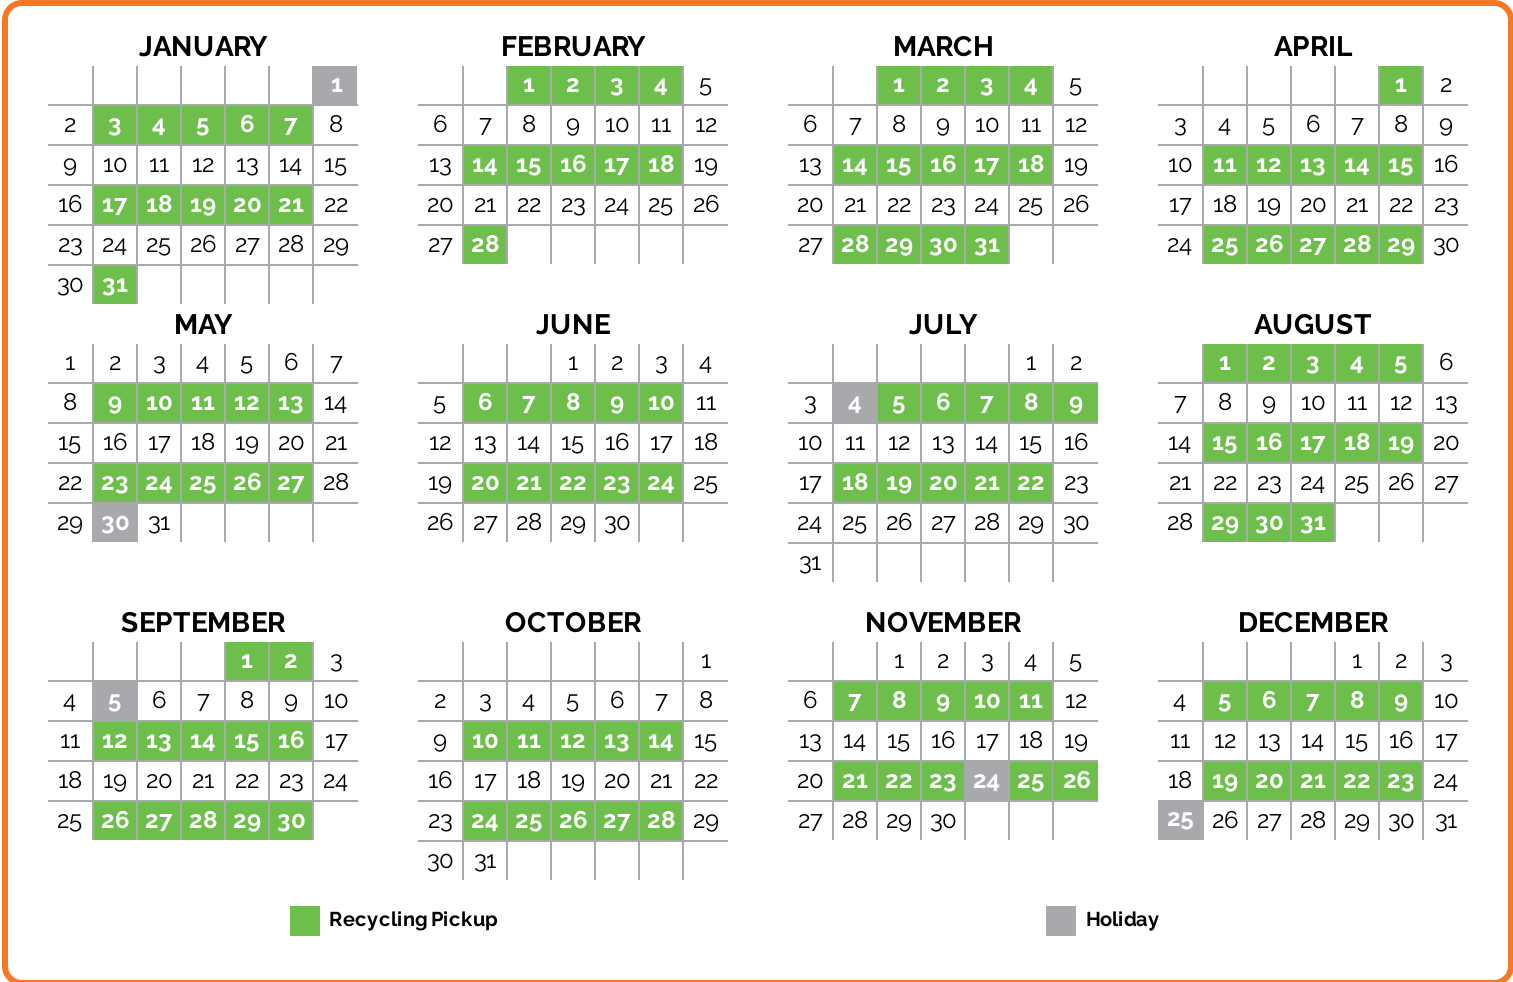

SCHEDULE A

We are picking up recyclables 7= 4 8-7 ; 0. Yard waste will be picked up 7= 7.) & A pr-Nov] EAVWV
 ERENEPJII Bulky item pickup will be in 2EGL . Recycling pickup will be on the same day as your trash service.

Items collected at curbside are picked up in a single-stream process. All containers must be rinsed out before pickup to reduce contamination and odors. ~~With our single-stream~~ process, we do not accept glass. All glass goes in the trash.