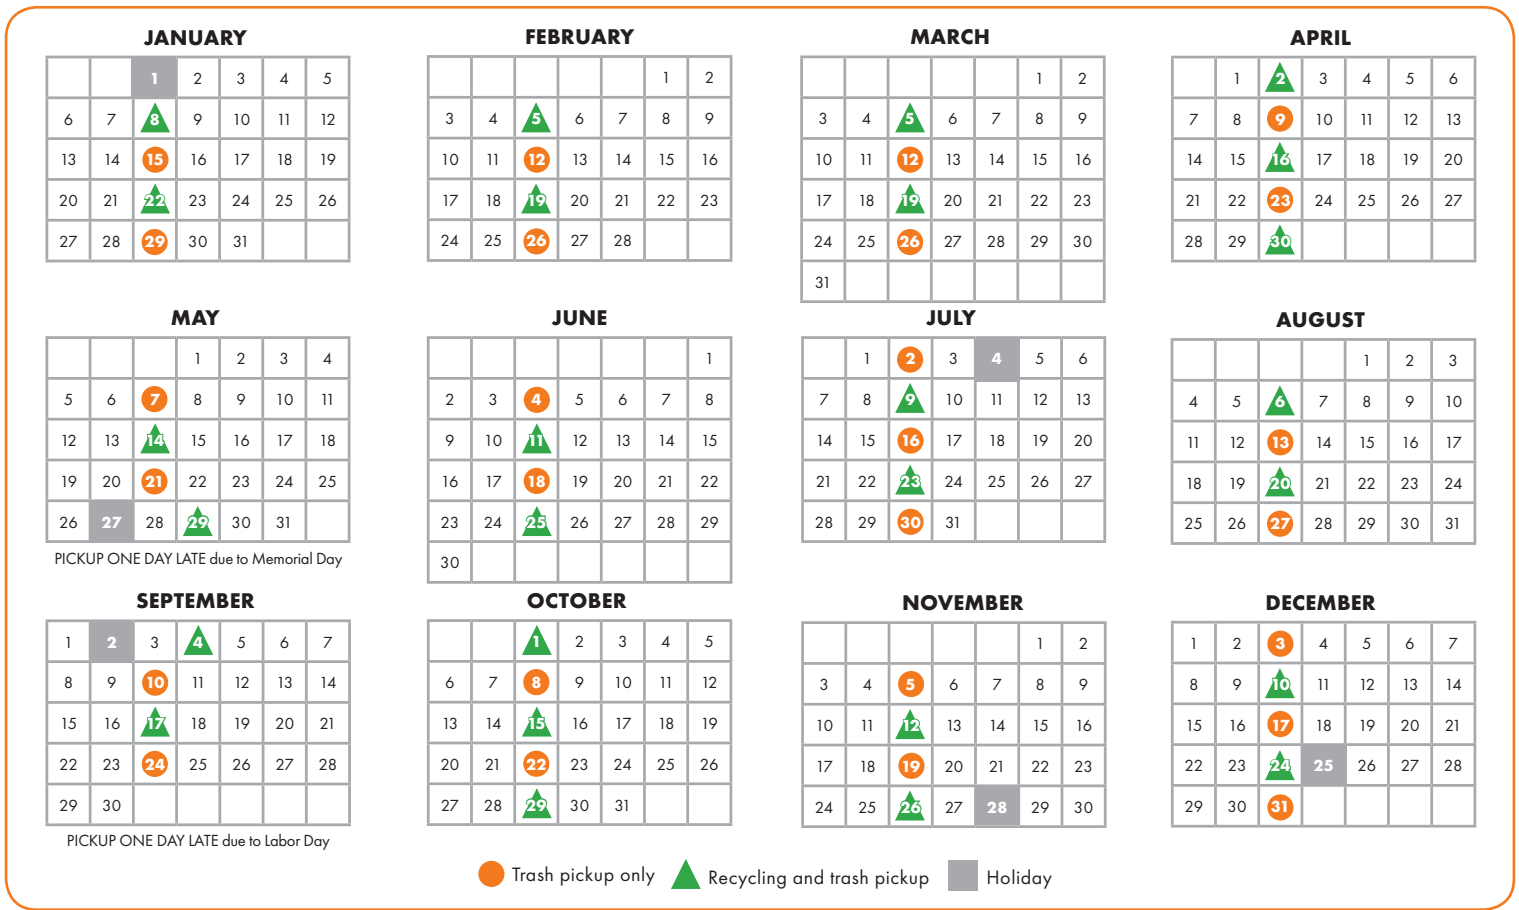

2019 HUDSON TRASH & RECYCLING PICKUP

We are picking up trash **EVERY TUESDAY** and recyclables **EVERY OTHER TUESDAY**. Your schedule is shown below.

Please have your trash and recyclables at the curb by 6:00 a.m.

Items collected at curbside are picked up in a single-stream process; it is no longer necessary to separate your recyclables for collection. All containers must be rinsed out before pickup. This will reduce contamination and odors.